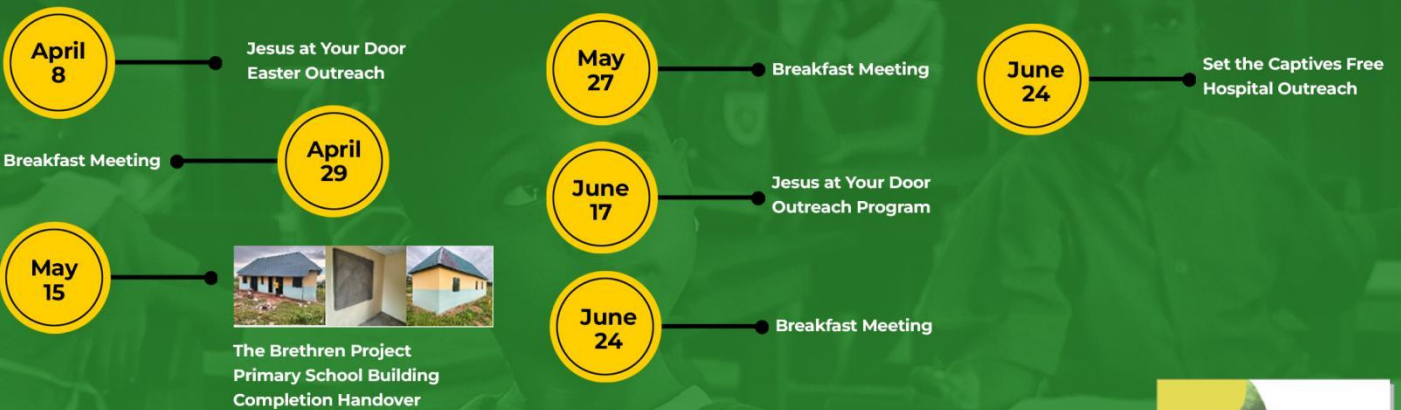

Save the Date

www.wellspringoflifeinternational.com

Connect With Us On:

[YouTube](#) | [Twitter](#) | [Instagram](#) | [Facebook](#) | [Email](#)

DONATE / PARTNER WITH US

[Click here to donate](#)

[Download Our Brochure](#)